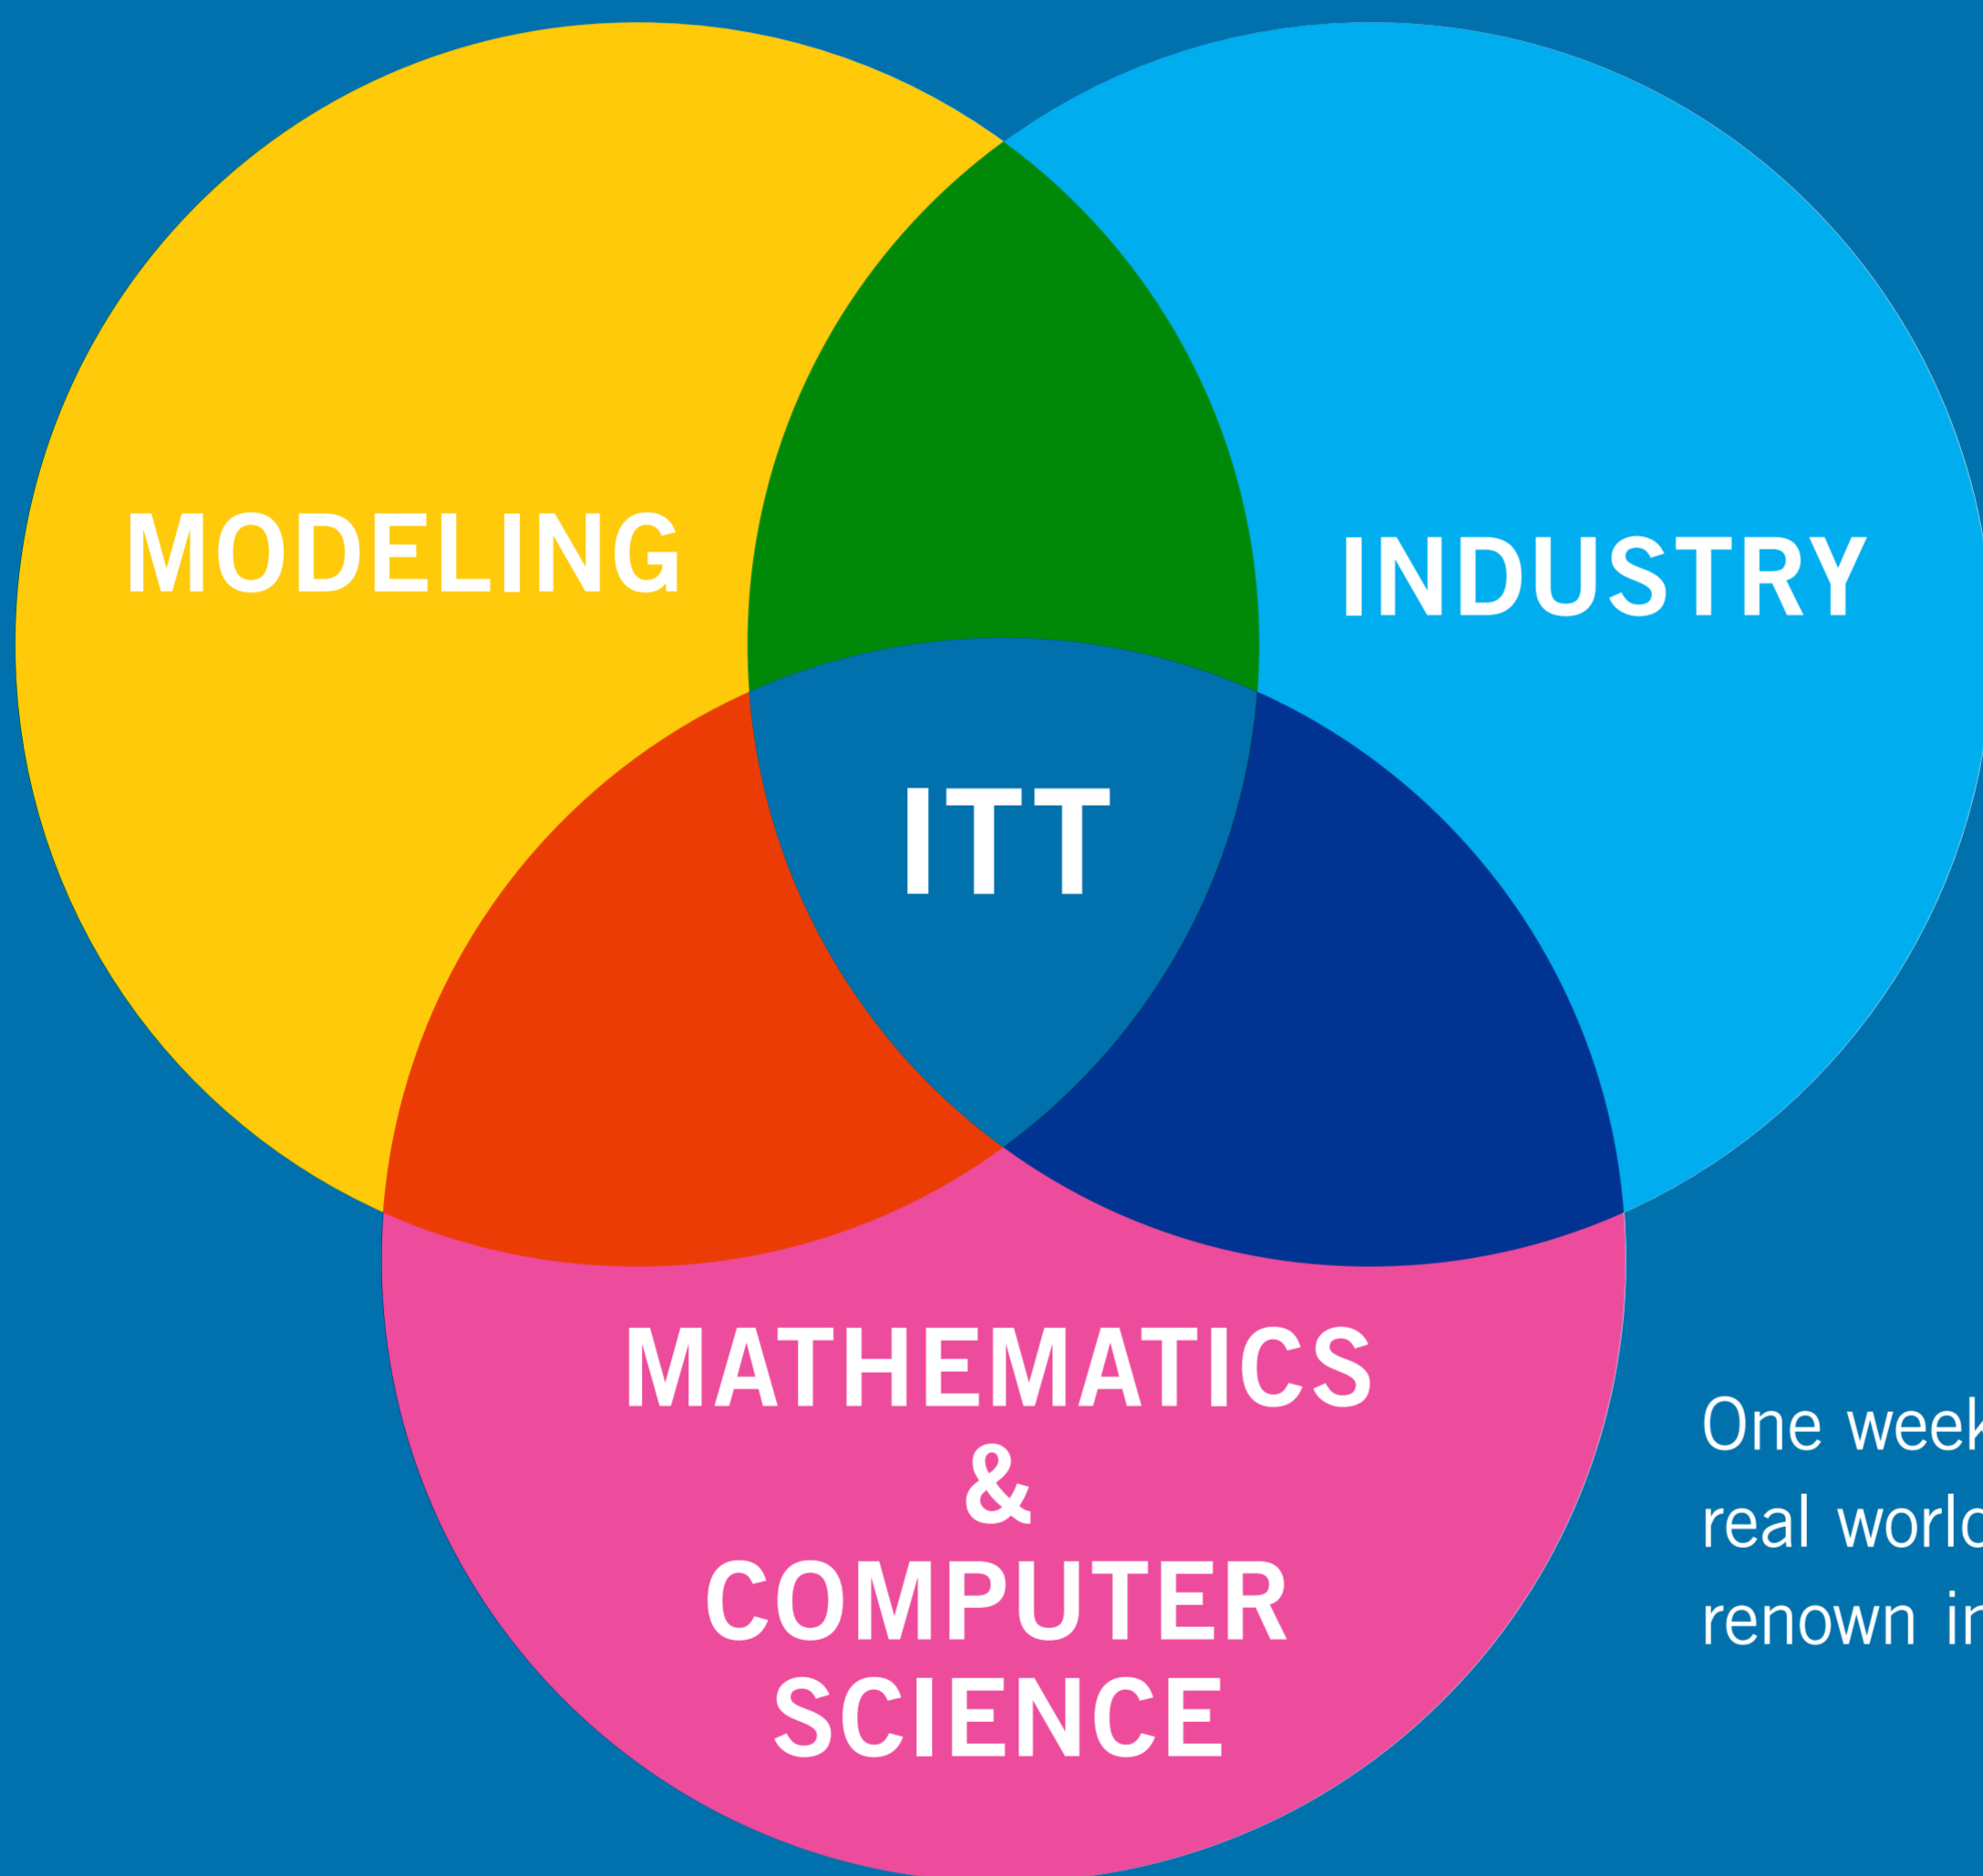

UNIVERSITÄT
HEIDELBERG
ZUKUNFT
SEIT 1386

Integrative Think Tank (ITT) 2022 Heidelberg with SAP and Volume Graphics

One week of intense modeling
real world problems with two
renown industry partners.

Application Deadline

June 25, 2022

www.mathcomp.uni-heidelberg.de/itt-2022

July 4–8, 2022 • Heidelberg

Mathematikon • Conference Room 5/104 • 5th Floor
Im Neuenheimer Feld 205 • 69120 Heidelberg